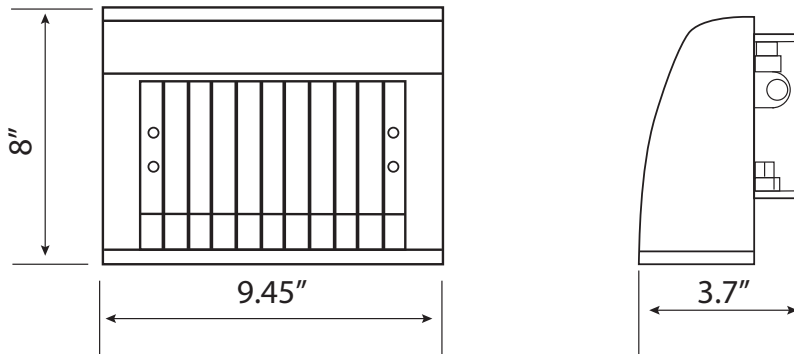

Technical Drawings

ORDERING INFORMATION Slim Full Cut-Off LED Wall Pack

SLIM WALL PACK	OUTPUT	CCT	MOUNTING	FINISH	DRIVER	OPTIONS
SWP	25 - 25W*	30 - 3000K	S - surface	BL - Black powder-coat	LD - IP67 LED Driver	90EM - 90 min battery
	35 - 35W*	35 - 3500K	K - Knuckle	BR - Bronze powder coat		240EM - 4 hr. battery
		40 - 4000K	T - Trunnion			STD - Standard
		50 - 5000K				PK - Pink Filter