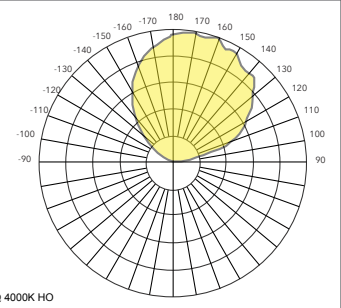

Photometrics

power 48 watts
lumens 4453 lm
efficacy 93.2 lm/W

ORDERING INFORMATION GHO

FRAMING	CASE LENGTH	OPTIONS
GHO - Ghost Cove Square LED	8 - 8ft	ICK - Inside Corner Kit
	RUN - Specify	OCK - Outside Corner Kit
	*field cuttable come in 8' lengths	CCK - Custom Corner Kit
		SFD - Sateen Lens
		CDC - Clear Dust Cover

Sample Number: _____