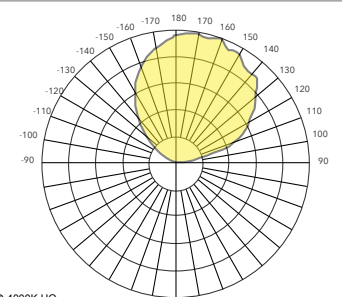

Photometrics

power 48 watts
lumens 4453 lm
efficacy 93.2 lm/W

ORDERING INFORMATION GHO

FRAMING	CASE LENGTH	OPTIONS
GHO - Ghost Cove Knife Edge	8 - 8ft	ICK - Inside Corner Kit
	RUN - Specify	OCC - Outside Corner Kit
	*field cuttable come in 8' lengths	CCK - Custom Corner Kit
		SFD - Sateen Lens
		CDC - Clear Dust Cover

Sample Number: _____