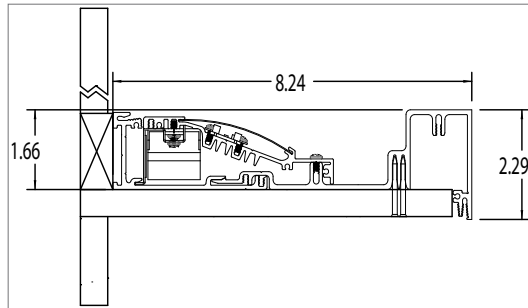

Flicker Free

Static White, Dynamic White, RGB+W

Warm Dimming

Easy Installation

Custom Lengths

Dim To Dark

Features

OUTPUT

- **Standard Output:** 7W per foot 720 Lumens per foot
- **High Output:** 8W per foot / 960 Lumens per foot
- **Ultra Output:** 10W per foot / 1200 Lumens per foot.
- **Dynamic White** - 2700K-6500K

MATERIALS

- Extruded aluminum cove framing system
- Extruded aluminum LED gear trays

FINISH

- Powder coat white standard
- Other RAL color options available please consult factory

REFLECTOR

92% reflective white finish, die-formed steel

OPTICS

Sateen film diffuser

DRIVER

Integral 120-277v Eldo driver with standard 0-10V dimming to 1%

OPTIONS

90° inside and outside corner kits available

CERTIFICATIONS

UL Listed, IBEW (local 3) Union-Made in the USA

Technical Drawings