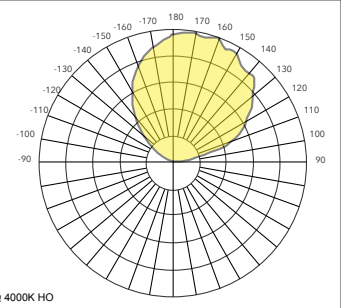

Photometrics

power 48 watts
lumens 4453 lm
efficacy 93.2 lm/W

ORDERING INFORMATION GHO

FRAMING	CASE LENGTH	OPTIONS
GHO - Ghost Cove Square LED	8 - 8ft	ICK - Inside Corner Kit
	RUN - Specify	OCC - Outside Corner Kit
	*field cuttable come in 8' lengths	CCK - Custom Corner Kit
		SFD - Sateen Lens
		CDC - Clear Dust Cover

Sample Number: _____