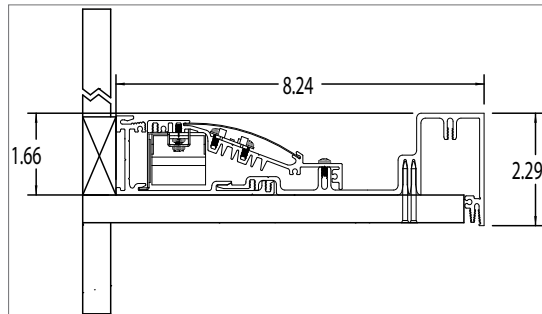

Flicker Free

Static White, Dynamic White, RGB+W

Warm Dimming

Easy Installation

Custom Lengths

Dim To Dark

Features

OUTPUT

- **Standard Output:** 7W per foot 720 Lumens per foot
- **High Output:** 8W per foot / 960 Lumens per foot
- **Ultra Output:** 10W per foot / 1200 Lumens per foot.
- **Dynamic White** - 2700K-6500K

MATERIALS

- Extruded aluminum cove framing system
- Extruded aluminum LED gear trays

FINISH

- Powder coat white standard
- Other RAL color options available please consult factory

REFLECTOR

92% reflective white finish, die-formed steel

OPTICS

Sateen film diffuser

DRIVER

Integral 120-277v Eldo driver with standard 0-10V dimming to 1%

OPTIONS

90° inside and outside corner kits available

CERTIFICATIONS

UL Listed, IBEW (local 3) Union-Made in the USA

Technical Drawings