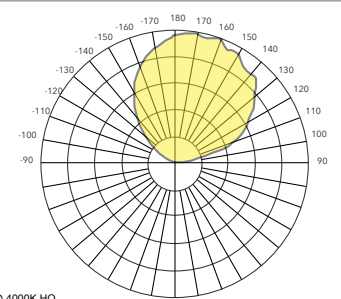

Photometrics

power 48 watts
lumens 4453 lm
efficacy 93.2 lm/W

ORDERING INFORMATION GHO

FRAMING	CASE LENGTH	OPTIONS
GHO - Ghost Cove Knife Edge	8 - 8ft	ICK - Inside Corner Kit
	RUN - Specify	OCC - Outside Corner Kit
	*field cuttable come in 8' lengths	CCK - Custom Corner Kit
		SFD - Sateen Lens
		CDC - Clear Dust Cover

Sample Number: _____