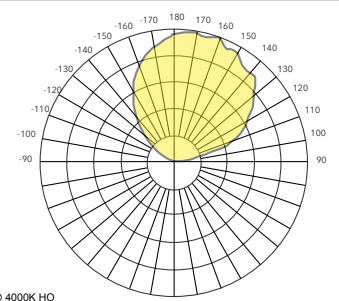

Photometrics

power 48 watts
lumens 4453 lm
efficacy 93.2 lm/W

ORDERING INFORMATION GHOGLX

FRAMING	CASE LENGTH	OPTIONS	COLOR	OUTPUT	LENGTH	CONTROL
GGT - Ghost Cove GLX	8 - 8ft	ICK - Inside Corner Kit	27 - 2700K	ST - Standard Output	2 - 23 1/8"	STD - Standard 0-10V Eldo LED driver
	RUN - Specify	OCK - Outside Corner Kit	30 - 3000K	HO - High Output	3 - 33 3/4"	DA - DALI Dimming
	*field cuttable come in 8' lengths	CCK - Custom Corner Kit	35 - 3500K	UL - Ultra Output	4 - 44 1/4"	DMX - Tunable White
		SFD - Sateen Lens	40 - 4000K		6 - 66 1/2"	D10 - Dual 0-10V Tunable
		CDC - Clear Dust Cover	50 - 5000K		8 - 88 3/4"	
			57 - 5700K			
			65 - 6500K			
			DW - Dynamic White			

Sample Number: _____